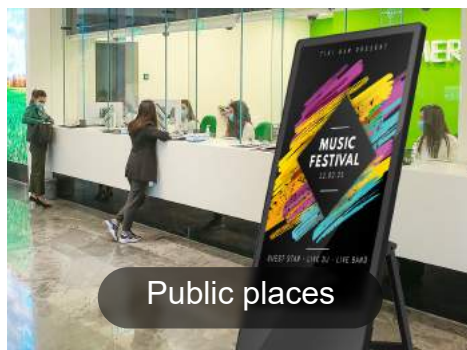

APPLICATIONS

Satisfy your multiple advertising needs