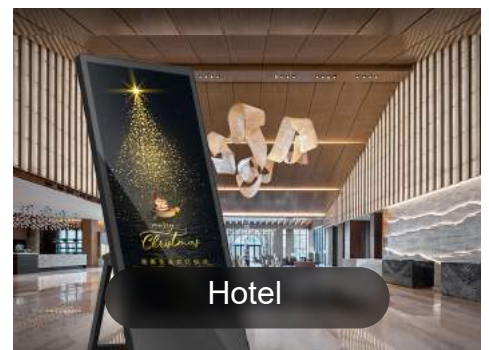

APPLICATIONS

Satisfy your multiple advertising needs