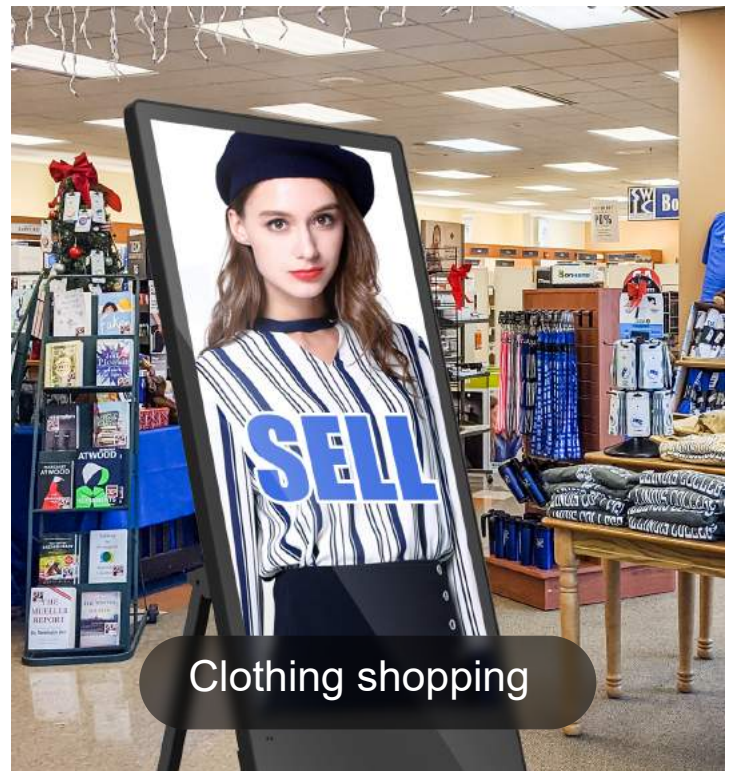

Touch screen and remote control optional

LED colorful decorative lights

color and brightness can be adjusted freely

Wide viewing angle

IPS technology provides you fantastic image quality and remarkable viewing angle of 178° in portrait orientation

60000
hours

Ultra long service life

16.7 Million colors

APPLICATIONS

Satisfy your multiple advertising needs

PRODUCT IMAGES (43 INCHES)

Beautiful appearance, pure flat design, no protruding area at the back

High resolution High brightness

High quality tempered glass protection

Remote control

Built-in chargeable battery
Can last for more than 12 hours

LED colorful decorative lights
color and brightness can be adjusted freely