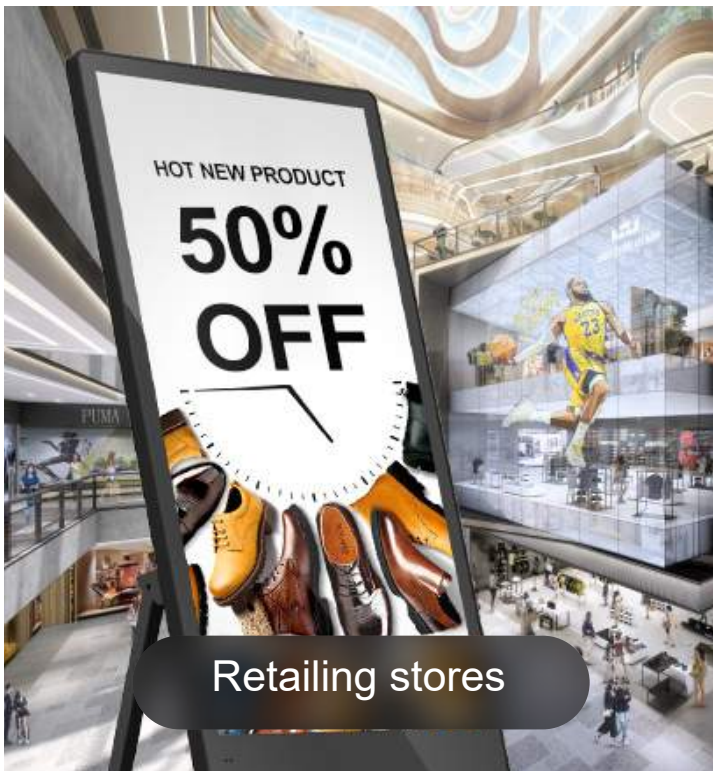

60000
hours

Ultra long service life

16.7 Million colors

APPLICATIONS

Satisfy your multiple advertising needs

PRODUCT IMAGES (43 INCHES)

Beautiful appearance, pure flat design, no protruding area at the back